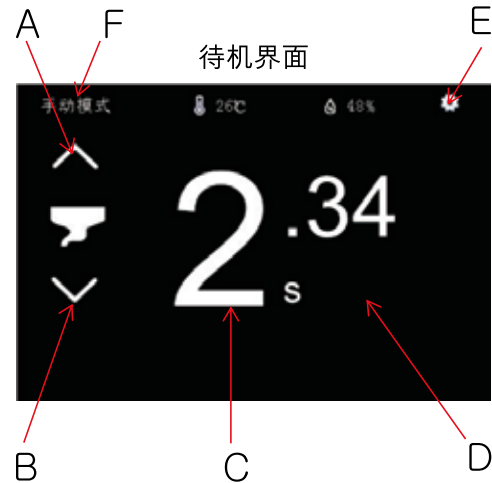

YF-650T3

A	选取需要研磨的剂量类型（单，双或手动）	D	在手动模式下启动电机
B	选取需要研磨的剂量类型（单，双或手动）	E	进入设置界面
C	相应剂量预设时间	F	当前选择的工作模式

产品参数

品名	专业意式磨豆机	型号	YF-650T3
粉碎	10-15kg/h	转速	1500r/min
磨盘原产地	意大利	磨盘规格	64mm
电压	220V/120V	电机功率	370W
产品净重	12.85kg	产品尺寸	65*28*39(cm)H/W/L
颜色	白/黑	整机保修	一年
豆罐容量	0.9kg	磨盘研磨寿命	500kg